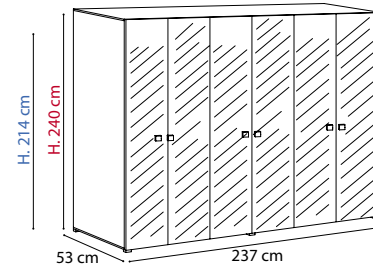

Mod. LINEA COLOR

I prezzi si intendono al netto di IVA / prices are exclusive of VAT

FRONTALE LACCATO LACQUERED FRONT

Bianco/White
Corda/Ecru
Turchese/Turquoise
Antracite/Anthracite
Lilla/Lilac
Giallo/Yellow
Verde/Green
San Remo/San Remo

codice colore 1 color code 1
19
20
22
23
42
43
44
01

H. 214 cm
mc 0,34
€ 530,00

H. 240 cm
mc 0,36
€ 580,00

ARMADIO 6 ANTE 52 .. 69 - 60 - altezza 214 cm - maniglia quadrata WARDROBE 6 DOORS 52 .. 69 - 60 - height 214 cm - square handle

Frontale laccato
Lacquered front

6 ante/doors in:

Bianco/White	Corda/Ecru	Turchese/Turquoise	Antracite/Anthracite	Lilla/Lilac	Giallo/Yellow	Verde/Green	San Remo/San Remo
521969-60	522069-60	522269-60	522369-60	524269-60	524369-60	524469-60	520169-60

ARMADIO 6 ANTE 57 .. 69 - 60 - altezza 240 cm - maniglia quadrata WARDROBE 6 DOORS 57 .. 69 - 60 - height 240 cm - square handle

Frontale laccato
Lacquered front

6 ante/doors in:

Bianco/White	Corda/Ecru	Turchese/Turquoise	Antracite/Anthracite	Lilla/Lilac	Giallo/Yellow	Verde/Green	San Remo/San Remo
571969-60	572069-60	572269-60	572369-60	574269-60	574369-60	574469-60	570169-60

FRONTALE LACCATO LACQUERED FRONT

Bianco/White
Corda/Ecru
Turchese/Turquoise
Antracite/Anthracite
Lilla/Lilac
Giallo/Yellow
Verde/Green
San Remo/San Remo

codice colore 1 color code 1
19
20
22
23
42
43
44
01