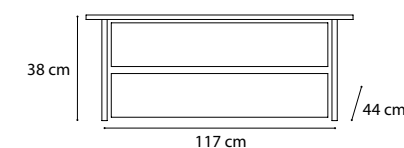

L.H.P:
137x38x44 cm
mc 0,051
€ 80,00

L.H.P:
117x38x44 cm
mc 0,040
€ 65,00

CASSETTIERA INTERNA SMONTATA PER ARMADIO SCORREVOLE 240 cm INTERNAL DRAWERS FOR WARDROBE WITH SLIDING DOORS 240 cm