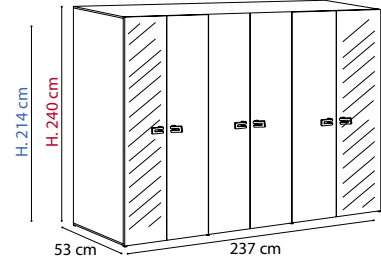

Mod. LINEA COLOR

I prezzi si intendono al netto di IVA / prices are exclusive of VAT

**FRONTALE LACCATO
LACQUERED FRONT**

Bianco/White
Corda/Ecru
Turchese/Turquoise
Antracite/Anthracite
Lilla/Lilac
Giallo/Yellow
Verde/Green
San Remo/San Remo

codice colore 1 color code 1	codice colore 2 color code 2
19	W
20	S
22	A
23	T
42	L
43	Y
44	K
01	R

H. 214 cm
mc 0,34
€ 560,00

H. 240 cm
mc 0,36
€ 610,00

ARMADIO 6 ANTE 52 .. 68 - 602 - altezza 214 cm - maniglia a U
WARDROBE 6 DOORS 52 .. 68 - 602 - height 214 cm - U-shaped handle

Frontale laccato
Lacquered front

4 ante/doors in:

2 ante/doors in:	Bianco/White	Corda/Ecru	Turchese/Turquoise	Antracite/Anthracite	Lilla/Lilac	Giallo/Yellow	Verde/Green	San Remo/San Remo
Bianco/White	522068-602W	522068-602W	522268-602W	522368-602W	524268-602W	524368-602W	524468-602W	520168-602W
Corda/Ecru	521968-602S	522068-602S	522268-602S	522368-602S	524268-602S	524368-602S	524468-602S	520168-602S
Turchese/Turquoise	521968-602T	522068-602T	522268-602T	522368-602T	524268-602T	524368-602T	524468-602T	520168-602T
Antracite/Anthracite	521968-602A	522068-602A	522268-602A	522368-602A	524268-602A	524368-602A	524468-602A	520168-602A
Lilla/Lilac	521968-602L	522068-602L	522268-602L	522368-602L	524268-602L	524368-602L	524468-602L	520168-602L
Giallo/Yellow	521968-602Y	522068-602Y	522268-602Y	522368-602Y	524268-602Y	524368-602Y	524468-602Y	520168-602Y
Verde/Green	521968-602K	522068-602K	522268-602K	522368-602K	524268-602K	524368-602K	524468-602K	520168-602K
San Remo/San Remo	521968-602R	522068-602R	522268-602R	522368-602R	524268-602R	524368-602R	524468-602R	520168-602R

ARMADIO 6 ANTE 57 .. 68 - 602 - altezza 240 cm - maniglia a U
WARDROBE 6 DOORS 57 .. 68 - 602 - height 240 cm - U-shaped handle

Frontale laccato
Lacquered front

4 ante/doors in:

2 ante/doors in:	Bianco/White	Corda/Ecru	Turchese/Turquoise	Antracite/Anthracite	Lilla/Lilac	Giallo/Yellow	Verde/Green	San Remo/San Remo
Bianco/White	572068-602W	572068-602W	572268-602W	572368-602W	574268-602W	574368-602W	574468-602W	570168-602W
Corda/Ecru	571968-602S	572068-602S	572268-602S	572368-602S	574268-602S	574368-602S	574468-602S	570168-602S
Turchese/Turquoise	571968-602T	572068-602T	572268-602T	572368-602T	574268-602T	574368-602T	574468-602T	570168-602T
Antracite/Anthracite	571968-602A	572068-602A	572268-602A	572368-602A	574268-602A	574368-602A	574468-602A	570168-602A
Lilla/Lilac	571968-602L	572068-602L	572268-602L	572368-602L	574268-602L	574368-602L	574468-602L	570168-602L
Giallo/Yellow	571968-602Y	572068-602Y	572268-602Y	572368-602Y	574268-602Y	574368-602Y	574468-602Y	570168-602Y
Verde/Green	571968-602K	572068-602K	572268-602K	572368-602K	574268-602K	574368-602K	574468-602K	570168-602K
San Remo/San Remo	571968-602R	572068-602R	572268-602R	572368-602R	574268-602R	574368-602R	574468-602R	570168-602R

**FRONTALE LACCATO
LACQUERED FRONT**

Bianco/White
Corda/Ecru
Turchese/Turquoise
Antracite/Anthracite
Lilla/Lilac
Giallo/Yellow
Verde/Green
San Remo/San Remo

codice colore 1 color code 1	codice colore 2 color code 2
19	W
20	S
22	A
23	T
42	L
43	Y
44	K
01	R