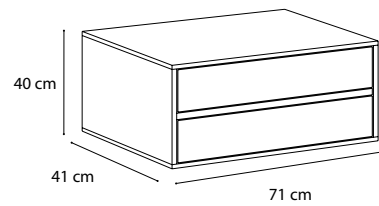

codice / code: 50 19 80 - 41

CASSETTIERA INTERNA MONTANA
INTERNAL DRAWERS ASSEMBLED

L.H.P:
71/40/41 cm

mc 0,148
€ 125,00

codice / code: 52 19 80 - 32